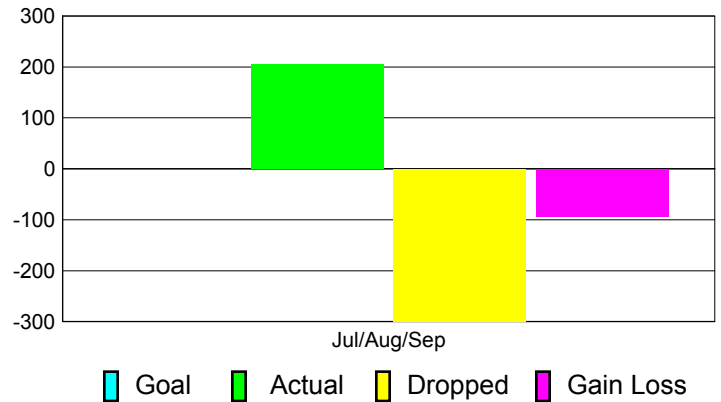

### YTD Status Quo Clubs 2012-2013

Status Quo Clubs Compared to Status Quo Members

## MEMBERSHIP

**Membership Results**  
2012-2013

**Membership**  
2011-2012

Month	Net Memb Goal	Actual New Memb	Actual Dropped Memb	Gain/Loss of Memb	Gain/Loss of Memb
Jul/Aug/Sep		206	-300	-94	-59
<b>Totals</b>		<b>206</b>	<b>-300</b>	<b>-94</b>	<b>-59</b>

### Membership Results 2012-2013

Goal, New, Dropped, Gain/Loss

### Comparison of Membership Gain/Loss

Current Year Compared to the Previous Year