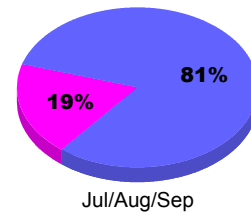

Gender Comparison 2012-2013